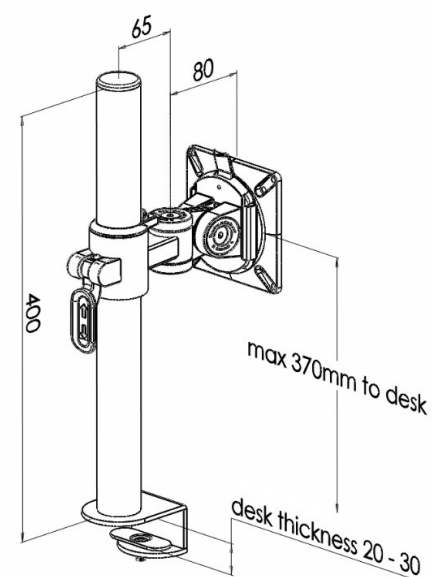

XSTREAM single monitor knuckle with baby-c clamp post

Product Specification

Product code	XSTREAMPMCOMB05S - silver
Weight capacity	10kg
VESA	75mm & 100mm VESA compliant
Maximum Screen Size	30"
Movement	Height adjustment, tilt, swivel, rotation
Height adjustment	Max height adjustment 370mm from desk top
Fixings	Supplied with post suitable for bespoke fixings

Additional Information

Single monitor knuckle with manual height adjustment

Additional +/- 70mm available with ratchet mechanism

Lockable quick release VESA function

Ideal for reception or POS areas

Silver – XSTREAMPMCOMB05S - RAL code 9006